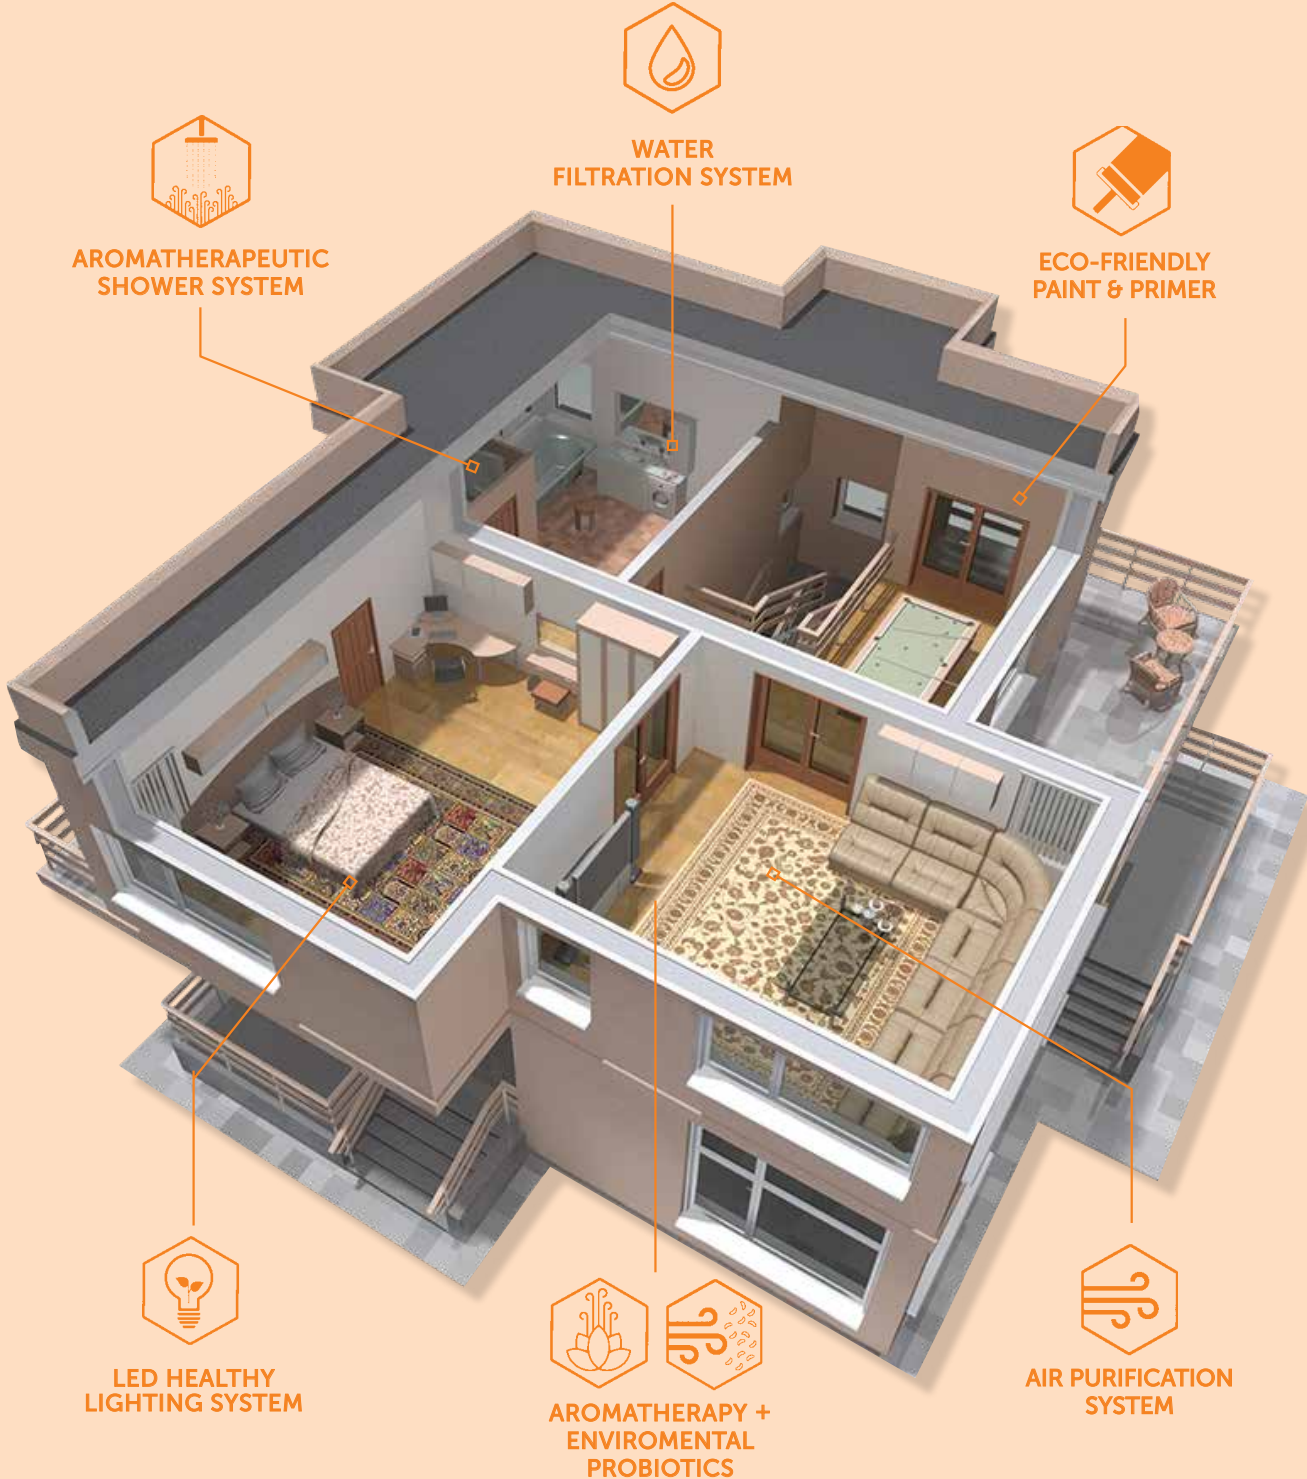

# How The Wellness Habitat Company Adds Value To Residential Real Estate

THE  
WELLNESS HABITAT  
COMPANY

HEALTHY LIVING, EFFORTLESSLY

**Our Systems**  
Are Designed And  
Engineered For  
Those Who Want  
To Create **Healthy**  
**Indoor Spaces**  
In Which To Live,  
Work and Play

# Every Room In A Home Should Be A Health And Wellness Sanctuary

  
AROMATHERAPEUTIC  
SHOWER SYSTEM

  
WATER  
FILTRATION SYSTEM

  
ECO-FRIENDLY  
PAINT & PRIMER

  
LED HEALTHY  
LIGHTING SYSTEM

  
  
AROMATHERAPY +  
ENVIROMENTAL  
PROBIOTICS

THE  
WELLNESS HABITAT  
COMPANY

AROMATHERAPY

Our Sanctuous™ scent-delivery system features advanced diffusion technology that converts essential oils into a fine, dry mist with a strength-adjustable, clean and fresh aroma.