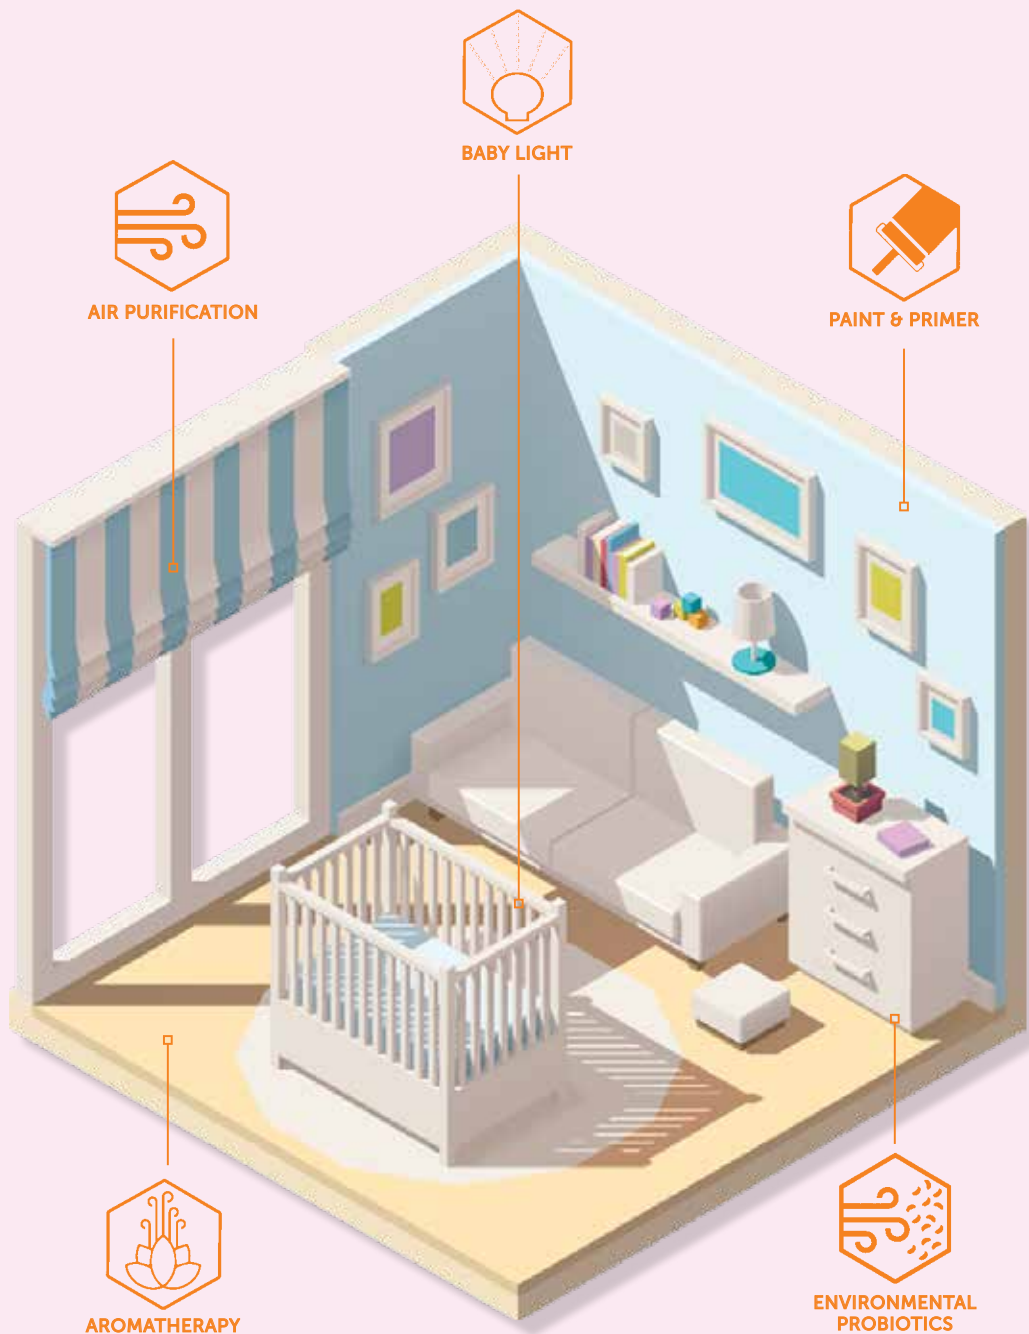

Have Peace of Mind Knowing That Your Nursery Has Our **Sanctuous™** “Well-Baby” Systems

For more information, call
305 400 0930 or visit: wellnesshabitat.com